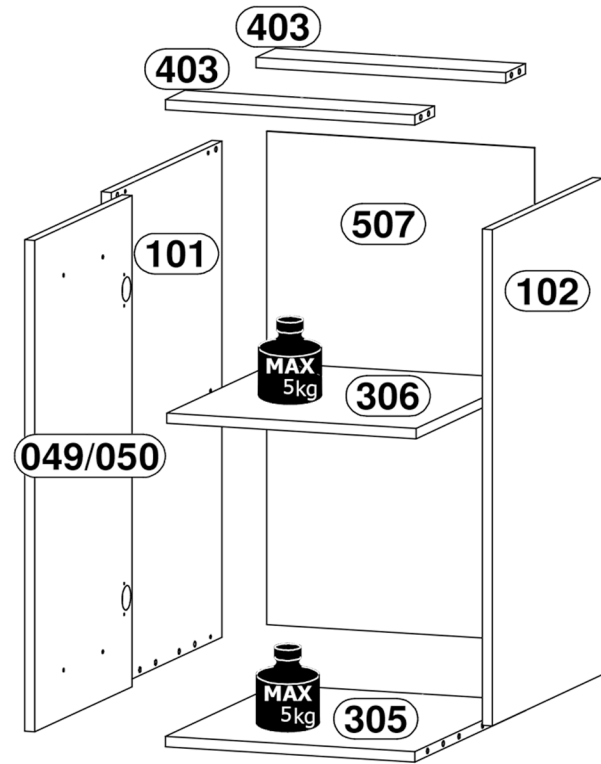

LANGEN

D40

A1 x 12 Ø8x35mm	B1 x 8 Ø5x38mm	C1 x 8 Ø15x12mm	E1 x 4 Ø5x16mm	G1 x 22 26mm
I20 x 1 83x21x11mm	L1 x 4 Ø50x95mm	U18 x 1 200mm	W2 x 22 Ø3,5x16mm	W5 x 2 Ø4x30mm
Y1 x 2 Ø8x1,5mm	Z1 x 2 50x40, H=2	Z3 x 2 Ø35, ZK0		

No.	L[mm]	W[mm]	H[mm]	PCS	BOX
049/050	713	396	15/18	1	2/2
101	720	450	15	1	1/2
102	720	450	15	1	1/2
305	450	370	15	1	1/2
306	440	370	15	1	1/2
403	370	80	15	2	1/2
507	716	397	2,5	1	1/2

1

B1 x 8
Ø5x38mm

2

A1 x 4
Ø8x35mm

C1 x 4
Ø15x12mm

3

A1 x 8  Ø8x35mm	C1 x 4  Ø15x12mm	L1 x 4  Ø50x95mm	W2 x 16  Ø3,5x16mm
--	---	---	---

4

5

G1 x 22

26mm

6

?

A

B

A

I20x

83x21x11mm

W2x

Ø3,5x16mm