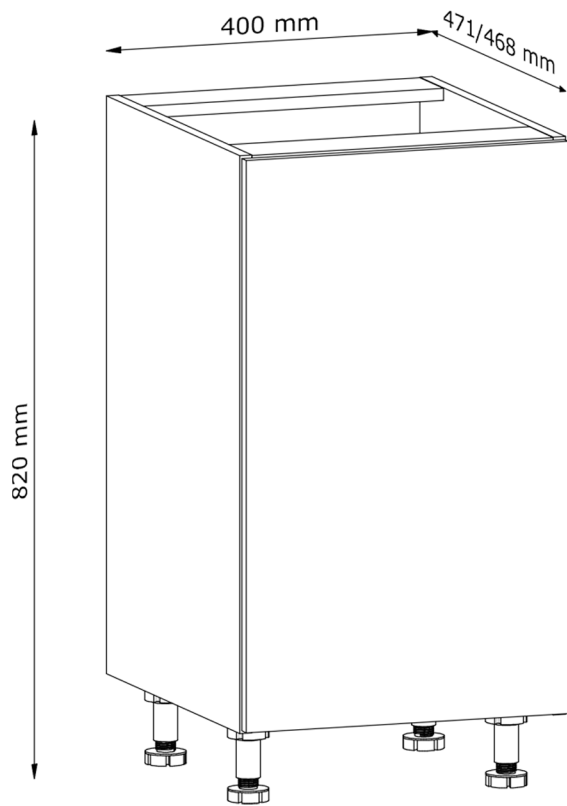

LANGEN

D40

A1 x 12 Ø8x35mm	B1 x 8 Ø5x38mm	C1 x 8 Ø15x12mm	E1 x 4 Ø5x16mm	G1 x 22 26mm
I20 x 1 83x21x11mm	L1 x 4 Ø50x95mm	U18 x 1 200mm	W2 x 22 Ø3,5x16mm	W5 x 2 Ø4x30mm
Y1 x 2 Ø8x1,5mm	Z1 x 2 50x40, H=2	Z3 x 2 Ø35, ZK0		

No.	L[mm]	W[mm]	H[mm]	PCS	BOX
049/050	713	396	15/18	1	2/2
101	720	450	15	1	1/2
102	720	450	15	1	1/2
305	450	370	15	1	1/2
306	440	370	15	1	1/2
403	370	80	15	2	1/2
507	716	397	2,5	1	1/2

1

B1 x 8
Ø5x38mm

2

A1 x 4
Ø8x35mm

C1 x 4
Ø15x12mm

3

A1 x 8  Ø8x35mm	C1 x 4  Ø15x12mm	L1 x 4  Ø50x95mm	W2 x 16  Ø3,5x16mm
--	---	---	---

4

5

G1 x 22

26mm

6

?

A

B

A

I20x

83x21x11mm

W2x

Ø3,5x16mm